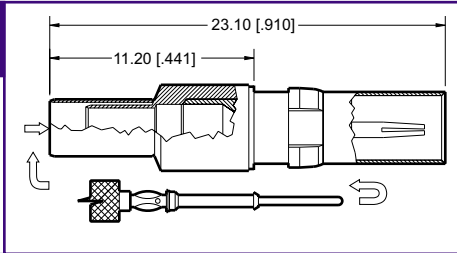

# 5500 Series DIN Contacts

## Coaxial Contacts Straight Cable Termination

**P/N 55-2P-110-1**

**50 Plug  
Crimp Snap In**

**P/N 55-2S-110-1**

**50 Socket  
Crimp Snap In**

**Recommended Cable:**  
RG 174U, RG 188AU, RG 316U

**P/N 55-2P-103-1**

**50 Plug  
Straight Cable Termination  
Solder**

**P/N 55-2S-103-1**

**50 Socket  
Straight Cable Termination  
Solder**

**Recommended Cable:**  
RG 174BU, RG 188AU, RG 316U

**P/N 55-3P-101-1**

**75 Plug  
Straight Cable Solder**

**P/N 55-3S-101-1**

**75 Socket  
Straight Cable Solder**

**Recommended Cable:**  
RG 179BU, RG 187AU, Belden 9221

Dimensions are in mm[inch].