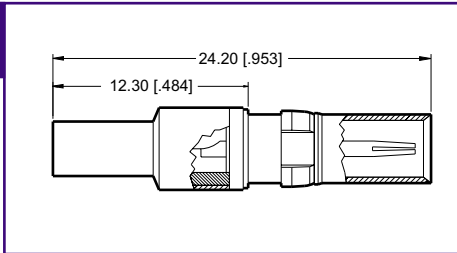

## Coaxial Contacts Straight Cable Termination

**P/N 55-2P-110-1**

**50 Plug  
Crimp Snap In**

**P/N 55-2S-110-1**

**50 Socket  
Crimp Snap In**

**Recommended Cable:**  
RG 174U, RG 188AU, RG 316U

**P/N 55-2P-103-1**

**50 Plug  
Straight Cable Termination  
Solder**

**P/N 55-2S-103-1**

**50 Socket  
Straight Cable Termination  
Solder**

**Recommended Cable:**  
RG 174BU, RG 188AU, RG 316U

**P/N 55-3P-101-1**

**75 Plug  
Straight Cable Solder**