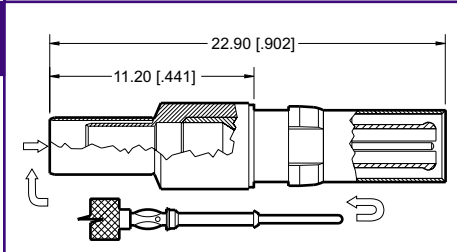

## Coaxial Contacts Straight Cable Termination

**P/N 55-2P-110-1**

**50 Plug  
Crimp Snap In**

**P/N 55-2S-110-1**

**50 Socket  
Crimp Snap In**

**Recommended Cable:**  
RG 174U, RG 188AU, RG 316U

**P/N 55-2P-103-1**

**50 Plug  
Straight Cable Termination  
Solder**

**P/N 55-2S-103-1**

**50 Socket  
Straight Cable Termination  
Solder**

**Recommended Cable:**  
RG 174BU, RG 188AU, RG 316U

**P/N 55-3P-101-1**

**75 Plug  
Straight Cable Solder**

**P/N 55-3S-101-1**

**75 Socket  
Straight Cable Solder**

**Recommended Cable:**  
RG 179BU, RG 187AU, Belden 9221

Dimensions are in mm[inch].