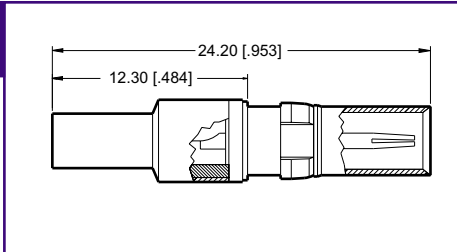

**50 Plug  
Straight Cable Termination  
Solder**

**P/N 55-2S-103-1**

**50 Socket  
Straight Cable Termination  
Solder**

**Recommended Cable:**  
RG 174BU, RG 188AU, RG 316U

**P/N 55-3P-101-1**

**75 Plug  
Straight Cable Solder**

**P/N 55-3S-101-1**

**75 Socket  
Straight Cable Solder**

**Recommended Cable:**  
RG 179BU, RG 187AU, Belden 9221

Dimensions are in mm[inch].