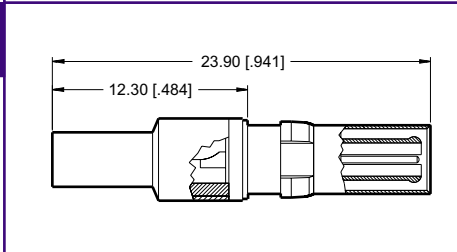

**50 Plug  
Straight Cable Termination  
Solder**

**P/N 55-2S-103-1**

**50 Socket  
Straight Cable Termination  
Solder**

**Recommended Cable:**  
RG 174BU, RG 188AU, RG 316U

**P/N 55-3P-101-1**

**75 Plug  
Straight Cable Solder**

**P/N 55-3S-101-1**

**75 Socket  
Straight Cable Solder**

**Recommended Cable:**  
RG 179BU, RG 187AU, Belden 9221

Dimensions are in mm[inch].