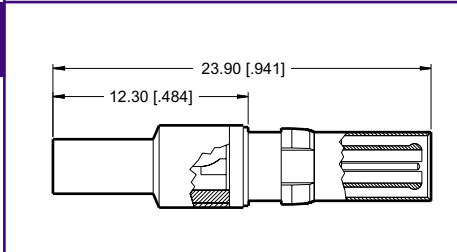

## Coaxial Contacts Straight Cable Termination

**P/N 55-2P-110-1**

**50 Plug  
Crimp Snap In**

**P/N 55-2S-110-1**

**50 Socket  
Crimp Snap In**

**Recommended Cable:**  
RG 174U, RG 188AU, RG 316U

**P/N 55-2P-103-1**

**50 Plug  
Straight Cable Termination  
Solder**

**P/N 55-2S-103-1**

**50 Socket  
Straight Cable Termination  
Solder**

**Recommended Cable:**  
RG 174BU, RG 188AU, RG 316U

**P/N 55-3P-101-1**

**75 Plug  
Straight Cable Solder**