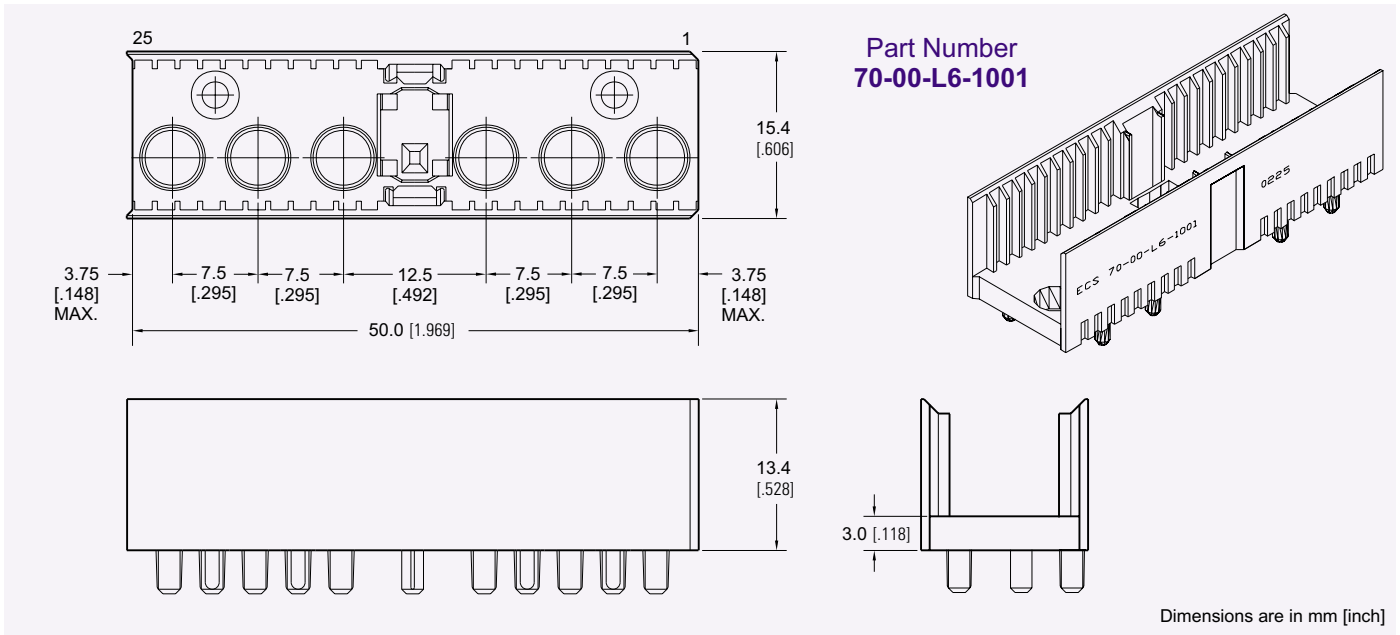

## Type L and N Header, Straight

### Type L, Vertical Male

The €-Z met™ Type L, vertical male connector provides the user with 6 multi-purpose cavities for use with high power or coax contacts. This connector also features an additional multi-function cavity for coding. For Coaxial, High Power, and High Current Contacts, see pages C-40 through C-47.

### Type N, Vertical Male

The €-Z met™ Type N, vertical male connector provides the user with 3 multi-purpose cavities for use with high power or coax contacts. For Coaxial, High Power, and High Current Contacts, see pages C-40 through C-47.