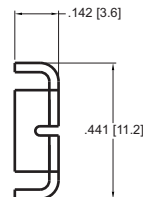

80-H001

Set Includes:
2 #4-40 female jack screws, 2 flat washers,
2 split washers, and 2 hex nuts.

80-H002

Set Includes:
2 #4-40 female jack screws, and 2 hex nuts.

80-H003

Set Includes:
2 #4-40 screw retainer clips and 2 retainer screws

80-H004

Set Includes:
2 slide lock posts, 2 washers, 2 lock washers, 2 hex nuts

Set Includes: 2 female jack screws

Part No.	Dimension A
80-H005	.465 [11.8]
80-H006	.500 [12.7]
80-H007	.394 [10.0]
80-H008	.701 [17.8]

Set Includes: 2 hex nuts

Part No.	Dimension A
80-H009	.075 [1.90]
80-H010	.244 [6.20]

Slide Lock Assembly kit

CIRCUITS	Part No. Sliding Latch w/ Screw	Part No. Sliding Latch w/o Screw	A	B	C
9	80-H012	80-H013	1.098 [27.9]	1.398 [35.5]	0.835 [21.2]
15	80-H014	80-H015	1.406 [36.7]	1.717 [43.6]	1.157 [29.4]
25	80-H016	80-H017	1.949 [49.5]	2.264 [57.5]	1.699 [43.1]

80-H011

Set Includes: 2 slide lock posts