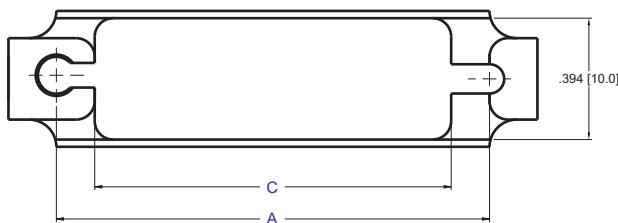

80-H001

Set Includes:
2 #4-40 female jack screws, 2 flat washers,
2 split washers, and 2 hex nuts.

80-H002

Set Includes:
2 #4-40 female jack screws, and 2 hex nuts.

80-H003

Set Includes:
2 #4-40 screw retainer clips and 2 retainer screws

80-H004

Set Includes:
2 slide lock posts, 2 washers, 2 lock washers, 2 hex nuts

Set Includes: 2 female jack screws

Part No.	Dimension A
80-H005	.465 [11.8]
80-H006	.500 [12.7]
80-H007	.394 [10.0]
80-H008	.701 [17.8]

Set Includes: 2 hex nuts

Part No.	Dimension A
80-H009	.075 [1.90]
80-H010	.244 [6.20]

Slide Lock Assembly kit

CIRCUITS	Part No. Sliding Latch w/ Screw	Part No. Sliding Latch w/o Screw	A	B	C
9	80-H012	80-H013	1.098 [27.9]	1.398 [35.5]	0.835 [21.2]
15	80-H014	80-H015	1.406 [36.7]	1.717 [43.6]	1.157 [29.4]
25	80-H016	80-H017	1.949 [49.5]	2.264 [57.5]	1.699 [43.1]