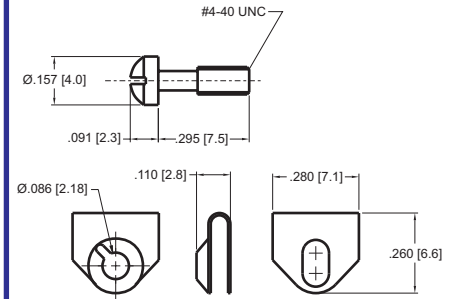

80-H001

Set Includes:
2 #4-40 female jack screws, 2 flat washers,
2 split washers, and 2 hex nuts.

80-H002

Set Includes:
2 #4-40 female jack screws, and 2 hex nuts.

80-H003

Set Includes:
2 #4-40 screw retainer clips and 2 retainer screws

80-H004

Set Includes:
2 slide lock posts, 2 washers, 2 lock washers, 2 hex nuts

Set Includes: 2 female jack screws

Part No.	Dimension A
80-H005	.465 [11.8]
80-H006	.500 [12.7]
80-H007	.394 [10.0]
80-H008	.701 [17.8]

Set Includes: 2 hex nuts

Part No.	Dimension A
80-H009	.075 [1.90]
80-H010	.244 [6.20]

Slide Lock Assembly kit

CIRCUITS	Part No. Sliding Latch w/ Screw	Part No. Sliding Latch w/o Screw	A	B	C
9	80-H012	80-H013	1.098 [27.9]	1.398 [35.5]	0.835 [21.2]
15	80-H014	80-H015	1.406 [36.7]	1.717 [43.6]	1.157 [29.4]
25	80-H016	80-H017	1.949 [49.5]	2.264 [57.5]	1.699 [43.1]

80-H011

Set Includes: 2 slide lock posts