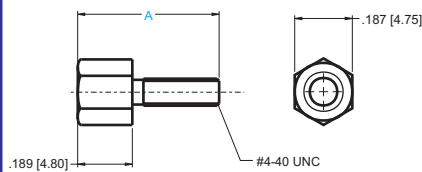

80-H001

Set Includes:
2 #4-40 female jack screws, 2 flat washers,
2 split washers, and 2 hex nuts.

80-H002

Set Includes:
2 #4-40 female jack screws, and 2 hex nuts.

80-H003

Set Includes:
2 #4-40 screw retainer clips and 2 retainer screws

80-H004

Set Includes:
2 slide lock posts, 2 washers, 2 lock washers, 2 hex nuts

Set Includes: 2 female jack screws

Part No.	Dimension A
80-H005	.465 [11.8]
80-H006	.500 [12.7]
80-H007	.394 [10.0]
80-H008	.701 [17.8]

Set Includes: 2 hex nuts

Part No.	Dimension A
80-H009	.075 [1.90]
80-H010	.244 [6.20]

Slide Lock Assembly kit

CIRCUITS	Part No. Sliding Latch w/ Screw	Part No. Sliding Latch w/o Screw	A	B	C
9	80-H012	80-H013	1.098 [27.9]	1.398 [35.5]	0.835 [21.2]
15	80-H014	80-H015	1.406 [36.7]	1.717 [43.6]	1.157 [29.4]
25	80-H016	80-H017	1.949 [49.5]	2.264 [57.5]	1.699 [43.1]