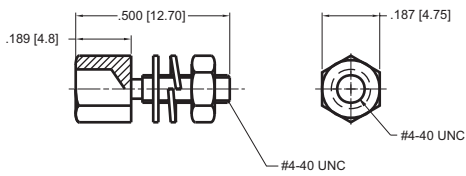

80-H001

Set Includes:
2 #4-40 female jack screws, 2 flat washers,
2 split washers, and 2 hex nuts.

80-H002

Set Includes:
2 #4-40 female jack screws, and 2 hex nuts.

80-H003

Set Includes:
2 #4-40 screw retainer clips and 2 retainer screws

80-H004

Set Includes:
2 slide lock posts, 2 washers, 2 lock washers, 2 hex nuts

Set Includes: 2 female jack screws

Part No.	Dimension A
80-H005	.465 [11.8]
80-H006	.500 [12.7]
80-H007	.394 [10.0]
80-H008	.701 [17.8]

Set Includes: 2 hex nuts

Part No.	Dimension A
80-H009	.075 [1.90]
80-H010	.244 [6.20]

Slide Lock Assembly kit

CIRCUITS	Part No. Sliding Latch w/ Screw	Part No. Sliding Latch w/o Screw	A	B	C
9	80-H012	80-H013	1.098 [27.9]	1.398 [35.5]	0.835 [21.2]
15	80-H014	80-H015	1.406 [36.7]	1.717 [43.6]	1.157 [29.4]
25	80-H016	80-H017	1.949 [49.5]	2.264 [57.5]	1.699 [43.1]