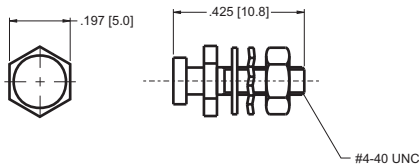

80-H001

Set Includes:
2 #4-40 female jack screws, 2 flat washers,
2 split washers, and 2 hex nuts.

80-H002

Set Includes:
2 #4-40 female jack screws, and 2 hex nuts.

80-H003

Set Includes:
2 #4-40 screw retainer clips and 2 retainer screws

80-H004

Set Includes:
2 slide lock posts, 2 washers, 2 lock washers, 2 hex nuts

Set Includes: 2 female jack screws

Part No.	Dimension A
80-H005	.465 [11.8]
80-H006	.500 [12.7]
80-H007	.394 [10.0]
80-H008	.701 [17.8]

Set Includes: 2 hex nuts

Part No.	Dimension A
80-H009	.075 [1.90]
80-H010	.244 [6.20]

Slide Lock Assembly kit

CIRCUITS	Part No. Sliding Latch w/ Screw	Part No. Sliding Latch w/o Screw	A	B	C
9	80-H012	80-H013	1.098 [27.9]	1.398 [35.5]	0.835 [21.2]
15	80-H014	80-H015	1.406 [36.7]	1.717 [43.6]	1.157 [29.4]
25	80-H016	80-H017	1.949 [49.5]	2.264 [57.5]	1.699 [43.1]