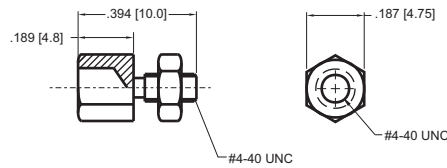

80-H001

Set Includes:
2 #4-40 female jack screws, 2 flat washers,
2 split washers, and 2 hex nuts.

80-H002

Set Includes:
2 #4-40 female jack screws, and 2 hex nuts.

80-H003

Set Includes:
2 #4-40 screw retainer clips and 2 retainer screws

80-H004

Set Includes:
2 slide lock posts, 2 washers, 2 lock washers, 2 hex nuts

Set Includes: 2 female jack screws

Part No.	Dimension A
80-H005	.465 [11.8]
80-H006	.500 [12.7]
80-H007	.394 [10.0]
80-H008	.701 [17.8]

Set Includes: 2 hex nuts

Part No.	Dimension A
80-H009	.075 [1.90]
80-H010	.244 [6.20]

Slide Lock Assembly kit

CIRCUITS	Part No. Sliding Latch w/ Screw	Part No. Sliding Latch w/o Screw	A	B	C
9	80-H012	80-H013	1.098 [27.9]	1.398 [35.5]	0.835 [21.2]
15	80-H014	80-H015	1.406 [36.7]	1.717 [43.6]	1.157 [29.4]
25	80-H016	80-H017	1.949 [49.5]	2.264 [57.5]	1.699 [43.1]