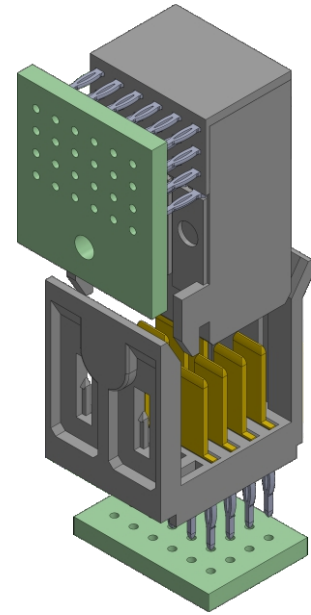

2.0mm FutureBus 4 Row Female Power Right Angle Mono Block

PRESS-FIT WITHDRAWAL
20 N MIN./ CONTACT

PRESS-FIT INSERTION FORCE:
100 N MAX./ CONTACT

UNMATING WITHDRAWAL:
0.20 N MIN./ CONTACT

MATING INSERTION FORCE:
0.45 N MAX./ CONTACT