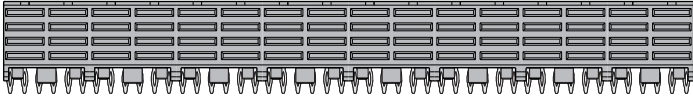

2.0mm FutureBus 4 Row Female Power Right Angle Mono Block

PRESS-FIT WITHDRAWAL
20 N MIN./ CONTACT

PRESS-FIT INSERTION FORCE:
100 N MAX./ CONTACT

UNMATING WITHDRAWAL:
0.20 N MIN./ CONTACT

MATING INSERTION FORCE:
0.45 N MAX./ CONTACT