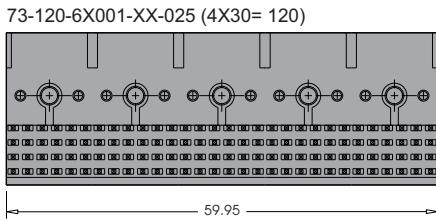

2.0mm FutureBus 4 Row Female Power Right Angle Mono Block

PRESS-FIT WITHDRAWAL
20 N MIN./ CONTACT

PRESS-FIT INSERTION FORCE:
100 N MAX./ CONTACT

UNMATING WITHDRAWAL:
0.20 N MIN./ CONTACT

MATING INSERTION FORCE:
0.45 N MAX./ CONTACT