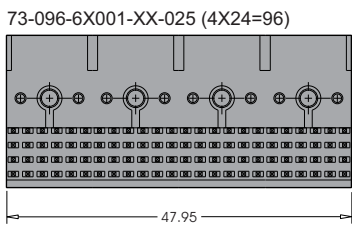

2.0mm FutureBus 4 Row Female Power Right Angle Mono Block

PRESS-FIT WITHDRAWAL
20 N MIN./ CONTACT

PRESS-FIT INSERTION FORCE:
100 N MAX./ CONTACT

UNMATING WITHDRAWAL:
0.20 N MIN./ CONTACT

MATING INSERTION FORCE:
0.45 N MAX./ CONTACT