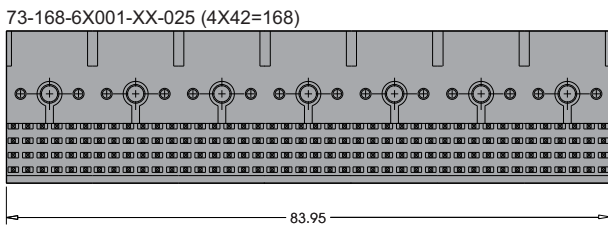

2.0mm FutureBus 4 Row Female Power Right Angle Mono Block

PRESS-FIT WITHDRAWAL
20 N MIN./ CONTACT

PRESS-FIT INSERTION FORCE:
100 N MAX./ CONTACT

UNMATING WITHDRAWAL:
0.20 N MIN./ CONTACT

MATING INSERTION FORCE:
0.45 N MAX./ CONTACT