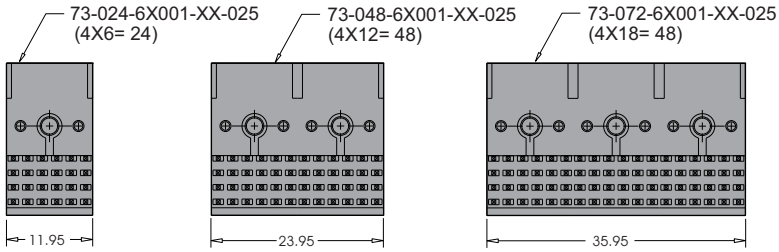

2.0mm FutureBus 4 Row Female Power Right Angle Mono Block

PRESS-FIT WITHDRAWAL
20 N MIN./ CONTACT

PRESS-FIT INSERTION FORCE:
100 N MAX./ CONTACT

UNMATING WITHDRAWAL:
0.20 N MIN./ CONTACT

MATING INSERTION FORCE:
0.45 N MAX./ CONTACT