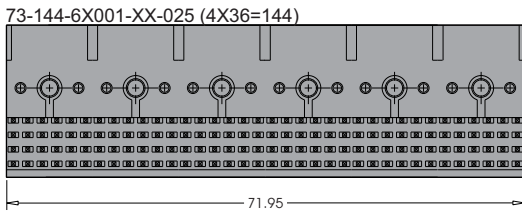

2.0mm FutureBus 4 Row Female Power Right Angle Mono Block

PRESS-FIT WITHDRAWAL
20 N MIN./ CONTACT

PRESS-FIT INSERTION FORCE:
100 N MAX./ CONTACT

UNMATING WITHDRAWAL:
0.20 N MIN./ CONTACT

MATING INSERTION FORCE:
0.45 N MAX./ CONTACT