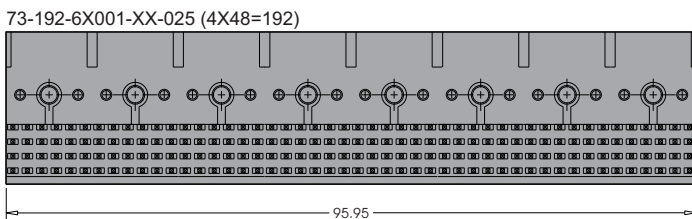

2.0mm FutureBus 4 Row Female Power Right Angle Mono Block

PRESS-FIT WITHDRAWAL
20 N MIN./ CONTACT

PRESS-FIT INSERTION FORCE:
100 N MAX./ CONTACT

UNMATING WITHDRAWAL:
0.20 N MIN./ CONTACT

MATING INSERTION FORCE:
0.45 N MAX./ CONTACT