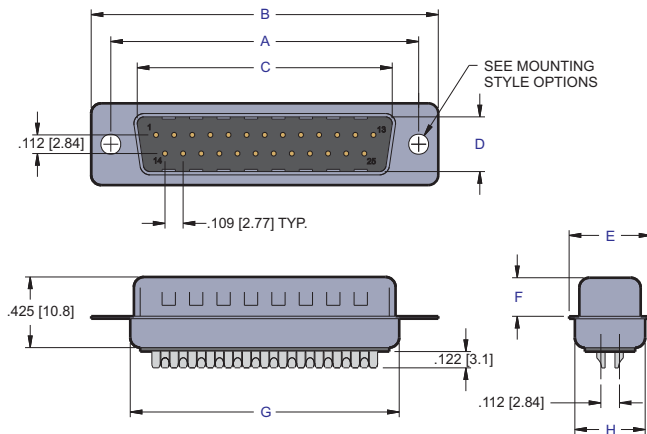

8000 D-Subminiature, Solder Cup

PLUG

RECEPTACLE

NO. OF CONTACTS CONNECTOR TYPE	A	B	C	D	E	F	G	H
09 Plug	0.984 [25.00]	1.213 [30.80]	0.666 [16.92]	0.327 [08.30]	0.492 [12.50]	0.236 [06.00]	0.760 [19.30]	0.423 [10.75]
09 Rec.	0.984 [25.00]	1.213 [30.80]	0.642 [16.30]	0.311 [07.90]	0.492 [12.50]	0.228 [05.80]	0.760 [19.30]	0.423 [10.75]
15 Plug	1.312 [33.32]	1.543 [39.20]	0.994 [25.25]	0.327 [08.30]	0.492 [12.50]	0.236 [06.00]	1.087 [27.60]	0.423 [10.75]
15 Rec.	1.312 [33.32]	1.543 [39.20]	0.969 [24.60]	0.311 [07.90]	0.492 [12.50]	0.228 [05.80]	1.087 [27.60]	0.423 [10.75]
25 Plug	1.852 [47.04]	2.091 [53.10]	1.534 [38.96]	0.327 [08.30]	0.492 [12.50]	0.236 [06.00]	1.618 [41.10]	0.423 [10.75]
25 Rec.	1.852 [47.04]	2.091 [53.10]	1.508 [38.30]	0.311 [07.90]	0.492 [12.50]	0.228 [05.80]	1.618 [41.10]	0.423 [10.75]
37 Plug	2.500 [63.50]	2.732 [69.40]	2.182 [55.42]	0.327 [08.30]	0.492 [12.50]	0.236 [06.00]	2.256 [57.30]	0.423 [10.75]
37 Rec.	2.500 [63.50]	2.732 [69.40]	2.157 [54.80]	0.311 [07.90]	0.492 [12.50]	0.228 [05.80]	2.256 [57.30]	0.423 [10.75]
50 Plug	2.402 [61.00]	2.638 [67.00]	2.079 [52.81]	0.473 [11.10]	0.602 [15.30]	0.236 [06.00]	2.169 [55.10]	0.526 [13.35]
50 Rec.	2.402 [61.00]	2.638 [67.00]	2.055 [52.20]	0.429 [10.90]	0.602 [15.30]	0.236 [06.00]	2.169 [55.10]	0.526 [13.35]

Dimensions are in inches [mm]

PART NUMBERING

SERIES CODE

NO. OF CONTACTS

09, 15, 25, 37, 50

CONNECTOR TYPE

P = Plug
S = Receptacle

MOUNTING STYLE OPTIONS

01 = .120 Riveted Front and Rear Shell
04 = Riveted #4-40 UNC Open Nut on Rear Shell
05 = Riveted #4-40 UNC Closed Nut on Front Shell
06 = Riveted #4-40 UNC Open Nut on Front Shell
Consult Factory for other Mounting Options

CONTACT PLATING

50µ" Nickel Underplate
Mating Area Tail
05 = Au Flash 100µ" Tin
20 = 15µ" Gold 100µ" Tin
30 = 30µ" Gold 100µ" Tin

SHELL PLATING

50µ" Nickel Underplate
1 = Tin Plating (standard)
2 = Yellow Chromate