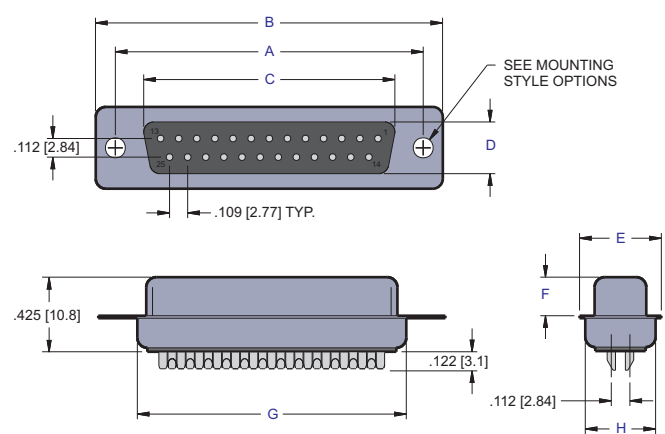

8000 D-Subminiature, Solder Cup

PLUG

RECEPTACLE

NO. OF CONTACTS CONNECTOR TYPE	A	B	C	D	E	F	G	H
09 Plug	0.984 [25.00]	1.213 [30.80]	0.666 [16.92]	0.327 [08.30]	0.492 [12.50]	0.236 [06.00]	0.760 [19.30]	0.423 [10.75]
09 Rec.	0.984 [25.00]	1.213 [30.80]	0.642 [16.30]	0.311 [07.90]	0.492 [12.50]	0.228 [05.80]	0.760 [19.30]	0.423 [10.75]
15 Plug	1.312 [33.32]	1.543 [39.20]	0.994 [25.25]	0.327 [08.30]	0.492 [12.50]	0.236 [06.00]	1.087 [27.60]	0.423 [10.75]
15 Rec.	1.312 [33.32]	1.543 [39.20]	0.969 [24.60]	0.311 [07.90]	0.492 [12.50]	0.228 [05.80]	1.087 [27.60]	0.423 [10.75]
25 Plug	1.852 [47.04]	2.091 [53.10]	1.534 [38.96]	0.327 [08.30]	0.492 [12.50]	0.236 [06.00]	1.618 [41.10]	0.423 [10.75]
25 Rec.	1.852 [47.04]	2.091 [53.10]	1.508 [38.30]	0.311 [07.90]	0.492 [12.50]	0.228 [05.80]	1.618 [41.10]	0.423 [10.75]
37 Plug	2.500 [63.50]	2.732 [69.40]	2.182 [55.42]	0.327 [08.30]	0.492 [12.50]	0.236 [06.00]	2.256 [57.30]	0.423 [10.75]
37 Rec.	2.500 [63.50]	2.732 [69.40]	2.157 [54.80]	0.311 [07.90]	0.492 [12.50]	0.228 [05.80]	2.256 [57.30]	0.423 [10.75]
50 Plug	2.402 [61.00]	2.638 [67.00]	2.079 [52.81]	0.473 [11.10]	0.602 [15.30]	0.236 [06.00]	2.169 [55.10]	0.526 [13.35]
50 Rec.	2.402 [61.00]	2.638 [67.00]	2.055 [52.20]	0.429 [10.90]	0.602 [15.30]	0.236 [06.00]	2.169 [55.10]	0.526 [13.35]

Dimensions are in inches [mm]

PART NUMBERING

SERIES CODE

NO. OF CONTACTS

09, 15, 25, 37, 50

CONNECTOR TYPE

P = Plug
S = Receptacle

MOUNTING STYLE OPTIONS

01 = .120 Riveted Front and Rear Shell
04 = Riveted #4-40 UNC Open Nut on Rear Shell
05 = Riveted #4-40 UNC Closed Nut on Front Shell
06 = Riveted #4-40 UNC Open Nut on Front Shell
Consult Factory for other Mounting Options

CONTACT PLATING

50µ" Nickel Underplate
Mating Area Tail
05 = Au Flash 100µ" Tin
20 = 15µ" Gold 100µ" Tin
30 = 30µ" Gold 100µ" Tin

SHELL PLATING

50µ" Nickel Underplate
1 = Tin Plating (standard)
2 = Yellow Chromate